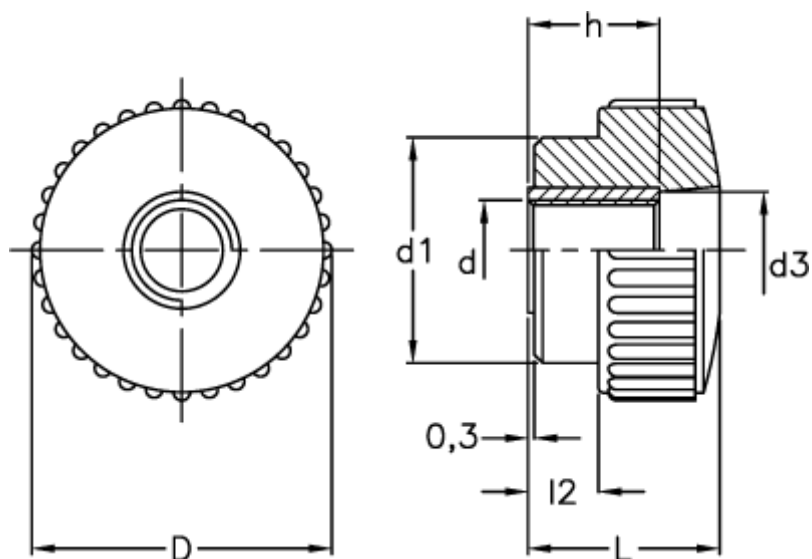

Article number: 2302002514
Description: E+G Knurled grip knob
B.193/30 FP-M12

Measures

D	= 31
d1	= 24
d3	= 13
d 6H	= M12
h	= 15
L	= 18.0
l2	= 6